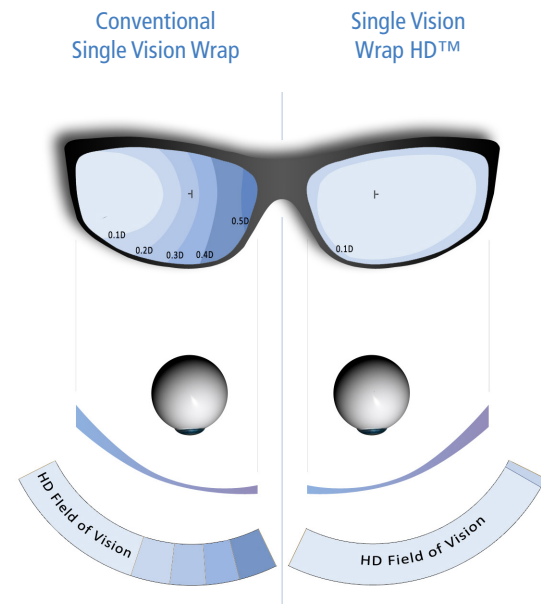

SINGLE VISION WRAP HD™

6848 Ellicott Drive, East Syracuse, NY 13057
Tel 1.800.4.GLASSES (800.445.2773) • 315.463.4800
Fax 1.888.818.2840 • 315.463.4340 • www.usoptical.com

Single Vision wearers of wrap frames can now enjoy the same personalized High Definition benefits your progressive wrap wearers enjoy with Single Vision Wrap HD™ without peripheral distortions in their wrap conventional and sunglass frames.

BENEFITS

- Lightest, thinnest best optical quality lens.
- Software design compensates for aberrations induced by oblique astigmatism (especially in the higher prescriptions).
- Field of Vision is wider up to 25-35%.
- Available in 6 & 8 base.
- Easy to edge for conventional, sport or sunglass frames.
- Personalized for each prescription, face and frame (measurements for pantoscopic Tilt, Vertex distance and Panoramic angle can be added).
- Available in at least 8 different materials.
- Zeiss AR coatings can be added to lenses.

POWER RANGES: (By material and combined power limits)

Plastic:	+6.00 to -6.00	
Trivex:	+7.00 to -6.00	Cylinders: up to +/-5.00
Poly:	+7.00 to -6.00	Available in Polarized and Transitions
1.60:	+7.00 to -6.00	
1.67:	+7.00 to -6.00	
1.74:	+7.00 to -6.00	

This image shows the difference between a conventional Single Vision Wrap lens and the Single Vision Wrap HD™ lens. In the conventional the pupil has an error of 0.25. However, Single Vision Wrap HD™ provides the wearer with accurate power in the pupil and almost in any gaze direction.